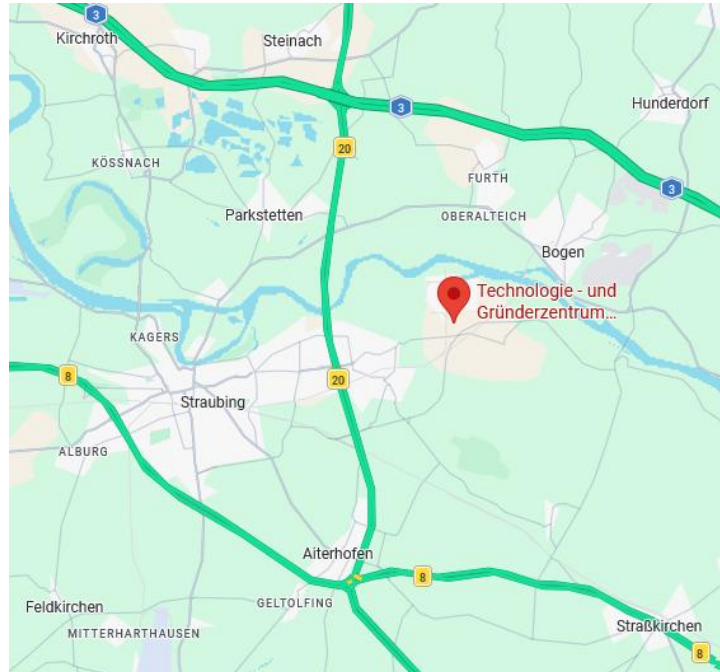

Bio Scale-up Center Straubing

How to find us

Address:

Hafen Straubing-Sand

Europaring 4

94315 Straubing-Sand

Room:

You can find our office on the second floor of the **Technologie- und Gründerzentrum**. If you have trouble, don't hesitate to ask the receptionist on the ground floor.